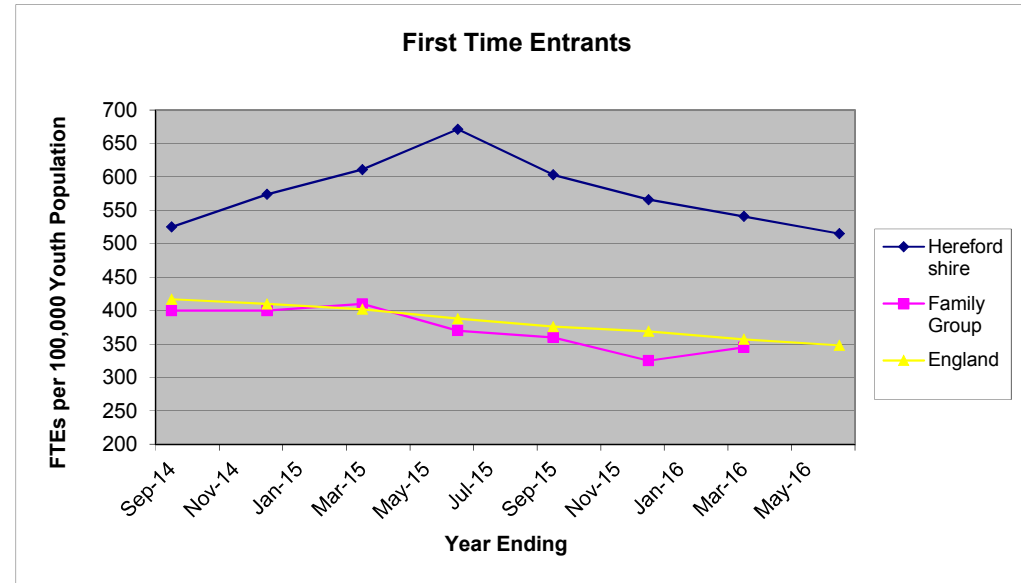

Appendix 6. Youth Justice Offending Data

Youth Offending First Time Entrants

		Herefordshire	Family Group	England
	Sep-14	525	400	417
	Dec-14	574	400	410
	Mar-15	611	410	402
	Jun-15	671	370	388
	Sep-15	603	360	376
	Dec-15	566	325	369
	Mar-16	541	345	357
	Jun-16	515		348

Youth Re-offending

	Herefordshire	Family Group	England
Dec-14	37.1		
Sep-14	41.6	34.1	37.6
Jun-14	44.1	34.1	37.7
Mar-14	42.1	33.9	37.9
Dec-13	37.6	34.7	37.9
Sep-13	34.8	32.9	37.2
Jun-13	28.7	32.9	36.5
Mar-13	28.1	32.8	36
Dec-12	28.8	32.3	35.7
Sep-12	33.5	32.5	35.4
Jun-12	40.5	32.1	35.3
Mar-12	40.8	32.3	35.4